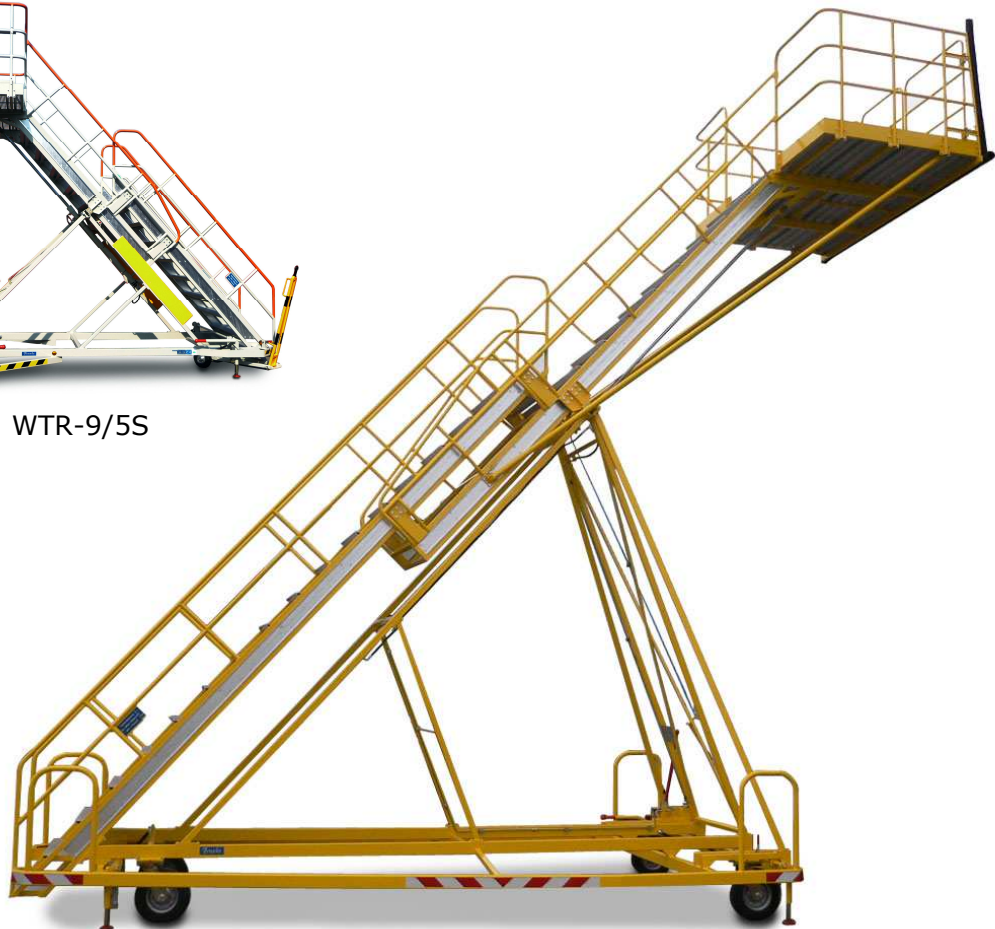

FRANKE-AeroTec GmbH * Schünbusch Feld 6-8 * 21439 Marxen * Germany
Phone: +49 (0)4185/7000-0 * Fax: +49 (0)4185/7000-10 * request@franke-aerotec.de

TELESCOPIC EXTENDABLE MAINTENANCE STAIRS

EN 12312-8
<i>Platform heights:</i>
WTR-9/5: 2.500-3.500 (mm)
WTR-9/6: 2.500-3.750 (mm)
WTR-15/7: 4.000-5.500 (mm)
WTR-17/9: 4.500-6.500 (mm)
Anti skid platform-floor and steps
Height adjustment by hydraulic pump
Operation up to wind speed of 40kn
Colouring acc. to customers specs.

WTR-9/5S

WTR-17/9