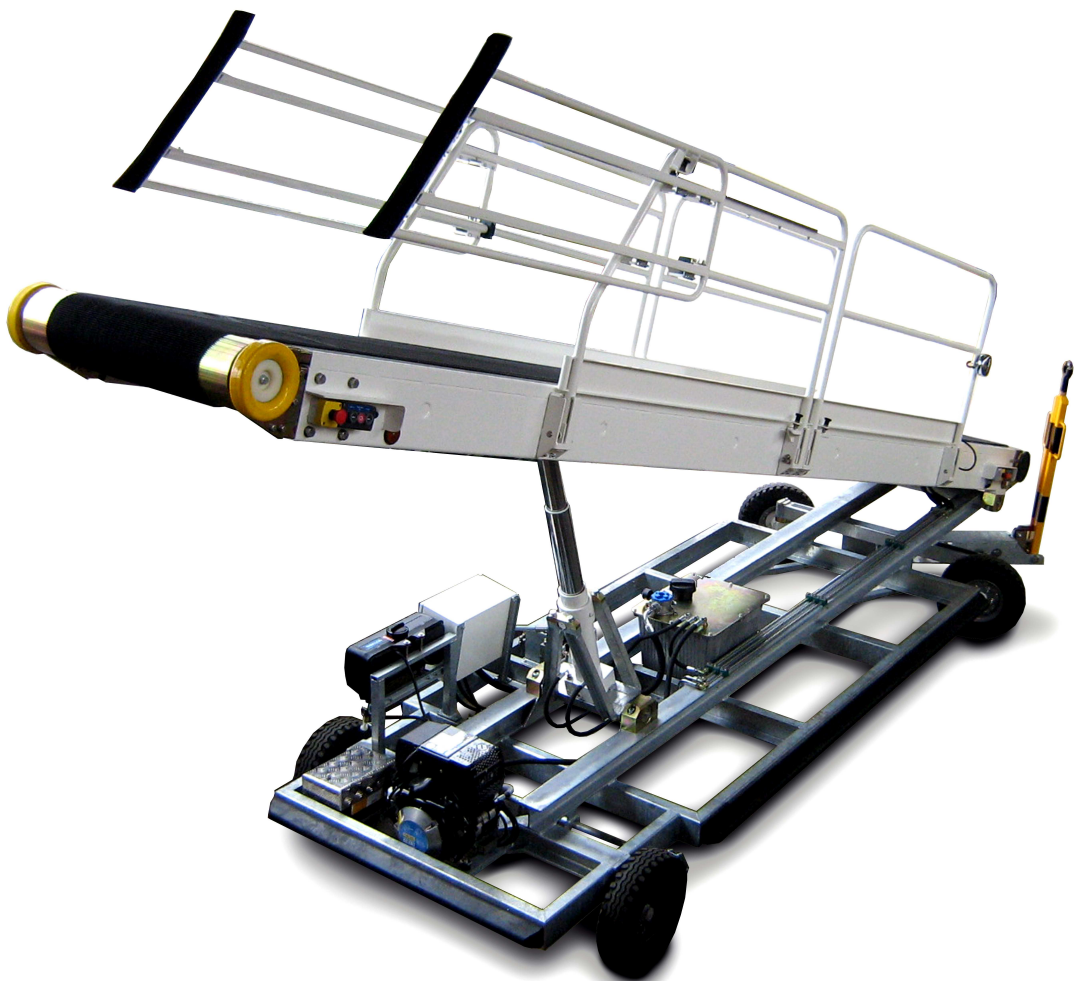

FRANKE-AeroTec GmbH * Schünbusch Feld 6-8 * 21439 Marxen * Germany
Phone: +49 (0)4185/7000-0 * Fax: +49 (0)4185/7000-10 * request@franke-aerotec.de

BAGGAGE BELT CONVEYOR FBW-8000

Towed baggage belt conveyor
Diesel-hydraulic drive
Length of Conveyor: 8.000mm
Conveyor width: 800mm

Image shows FBW-6000